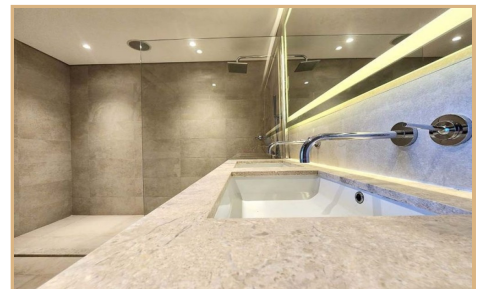

TEREZAESTATES.COM

BUY | SELL | RENT

Gallery