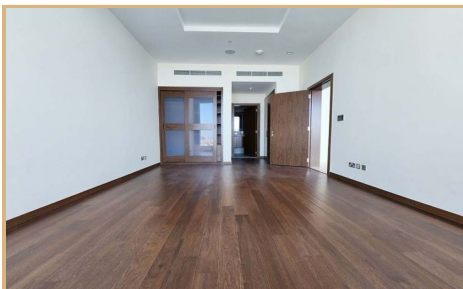

TEREZAESTATES.COM

BUY | SELL | RENT

Gallery