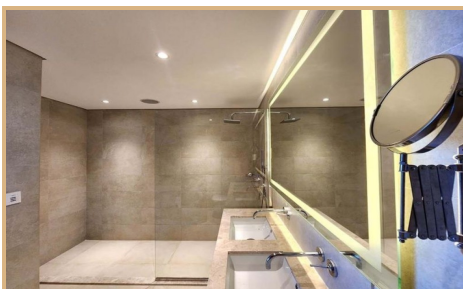

TEREZAESTATES.COM

BUY | SELL | RENT

Gallery