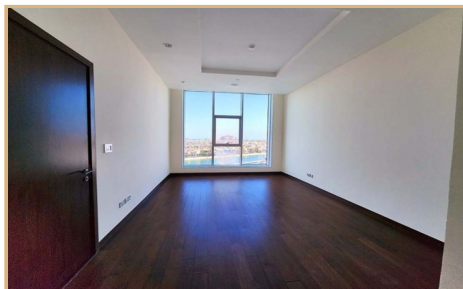

TEREZAESTATES.COM

BUY | SELL | RENT

Gallery