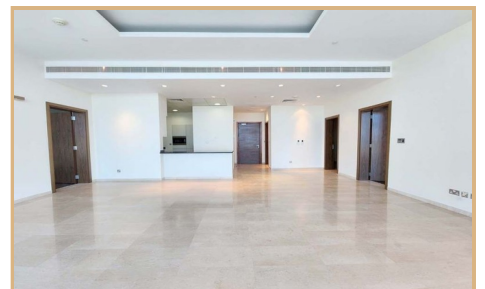

TEREZAESTATES.COM

BUY | SELL | RENT

Gallery