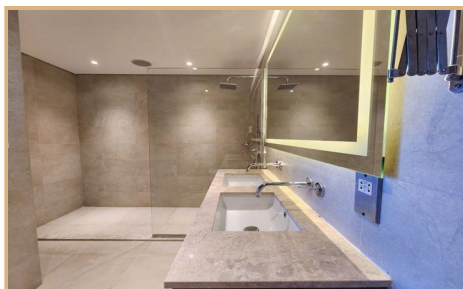

TEREZAESTATES.COM

BUY | SELL | RENT

Gallery