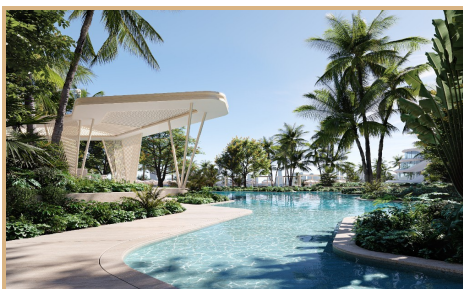

TEREZAESTATES.COM

BUY | SELL | RENT

Gallery